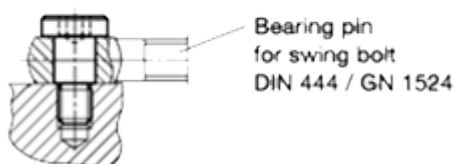

Article number: 207321M121414NI

Description: E+G Shoulder screw
GN 732.1-M12-14-14-NI

Measures

Application example

d_1	= M 12
d_2	= 14 -0.05/-0.08
d_3	= 22
$l_1 +0.20/+0.13$	= 14
l_2	= 16
l_3	= 8
s	= 8
Weight in (g)	= 30