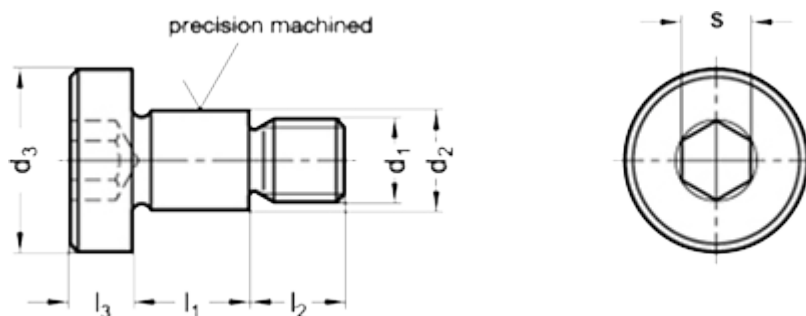

Article number: 207321M121414NI

Description: E+G Shoulder screw
GN 732.1-M12-14-14-NI

Measures

Application example

d_1	= M 12
d_2	= 14 -0.05/-0.08
d_3	= 22
$l_1 +0.20/+0.13$	= 14
l_2	= 16
l_3	= 8
s	= 8
Weight in (g)	= 30